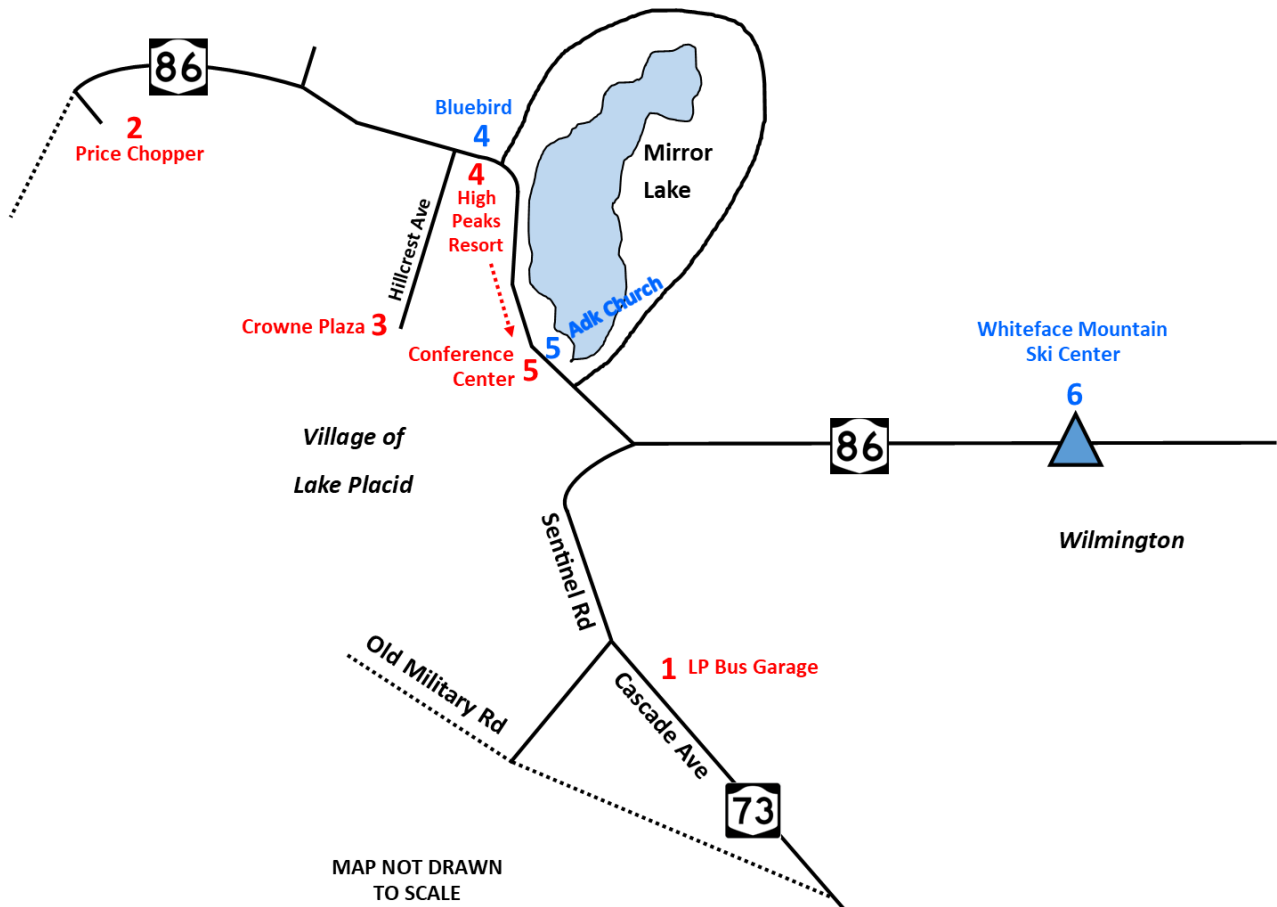

# SKI SHUTTLE - LATE SEASON

## OPERATING MARCH 13-26, 2023 ONLY

STOP		AM	AM	PM	PM	PM
	<b>TO WHITEFACE MOUNTAIN</b>					
1	Lake Placid Bus Garage	6:50am		3:10pm		
2	Outpost Plaza-Price Chopper	7:02am	8:28am			
3	Crowne Plaza	7:12am	8:38am			
4	High Peaks Resort	7:17am	8:43am			
5	Conference Center	7:22am	8:50am			
6	Whiteface Mountain	7:53am	9:10am	3:31pm		
	<b>TO LAKE PLACID</b>					
6	Whiteface Mountain	7:53am	9:10am	3:31pm	4:11pm	5:05pm
5	Adirondack Community Church	8:16am		R	R	R
4	Bluebird Lake Placid	8:21am		R	R	R
3	Crowne Plaza			R	R	R
2	Outpost Plaza-Price Chopper	8:28am		R	R	R
1	Lake Placid Bus Garage		9:30am			5:35pm

Limit packages to what you can carry

Be courteous and reserve front seats for seniors and people with disabilities

**SHUTTLE SERVICE PROVIDED BY**

Essex County Public Transportation

PO Box 217, Elizabethtown, NY 12932

LATE SEASON SCHEDULE

OPERATING DAILY  
MARCH 13-26, 2023  
ONLY

ADA COMPLIANCE

Buses/Trolleys are fully accessible to persons with disabilities.