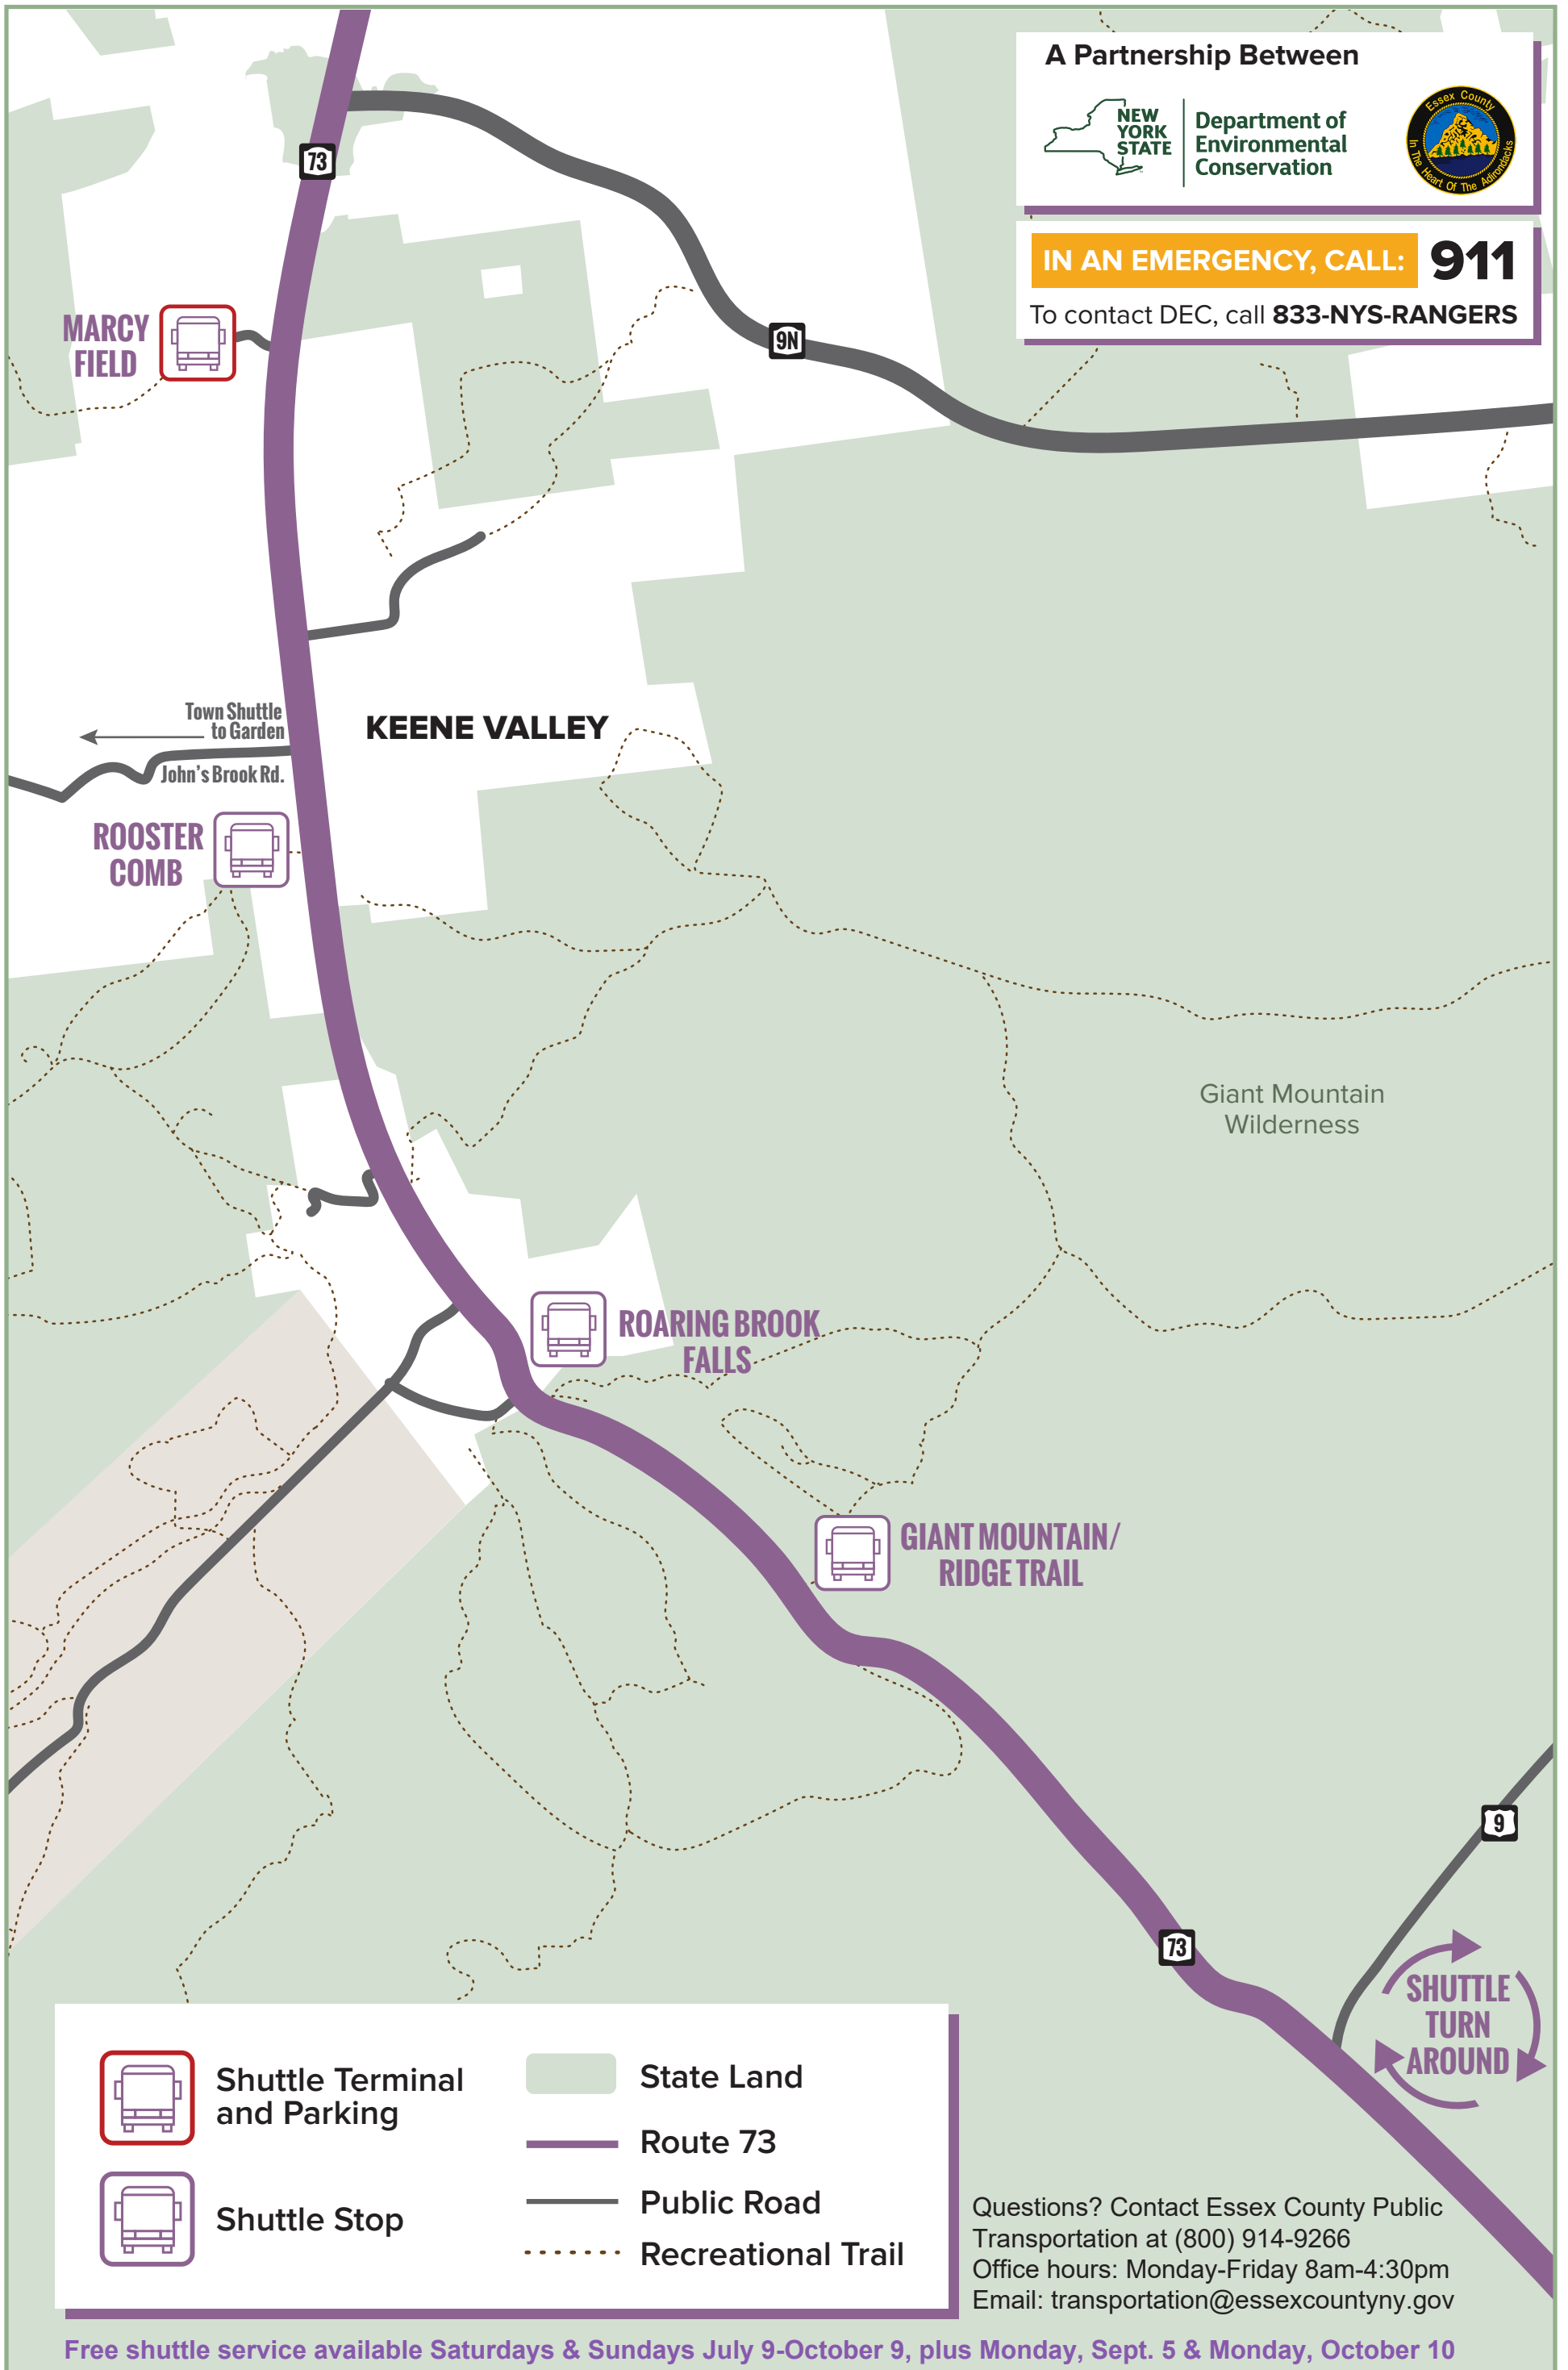

2022 ROUTE 73 HIKER SHUTTLE

A Partnership Between

Department of Environmental Conservation

IN AN EMERGENCY, CALL: 911

To contact DEC, call **833-NYS-RANGERS**

	Shuttle Terminal and Parking		State Land
	Shuttle Stop		Route 73
			Public Road
			Recreational Trail

Questions? Contact Essex County Public Transportation at (800) 914-9266
Office hours: Monday-Friday 8am-4:30pm
Email: transportation@essexcountyny.gov

Free shuttle service available Saturdays & Sundays July 9-October 9, plus Monday, Sept. 5 & Monday, October 10